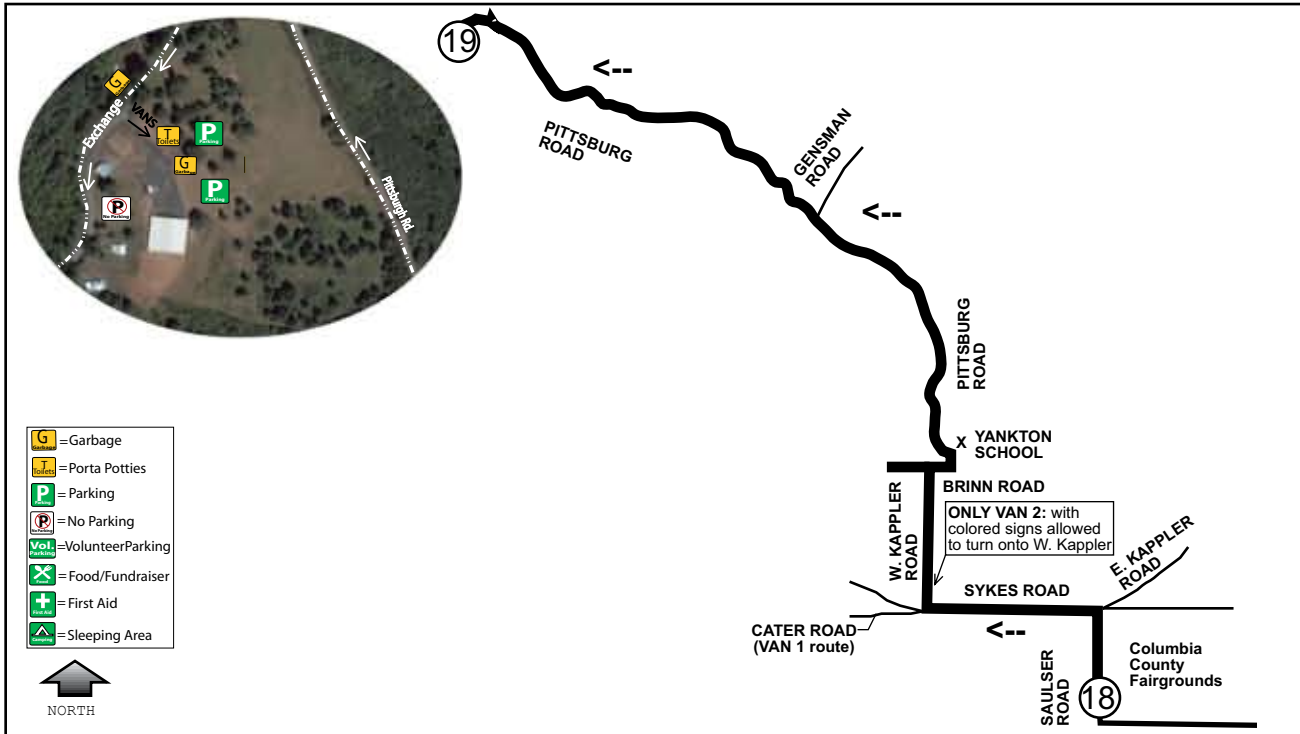

VAN 2

5.89 Mi. - Very Hard

LEG DESCRIPTION: Long leg over challenging up and down hills on paved back country roads. Cell phone coverage unreliable until after Leg 32

EXCH. ADDRESS: 30732 Pittsburgh Road St. Helens, OR 97051

GPS: Latitude N 45°54'10.50" Longitude W 122° 55'54.74"

19

DRIVER NOTES:

IMPORTANT:

ONLY VAN 2 WITH THE COLORED "RACE VEHICLE" SIGN IS ALLOWED TO PROCEED ALONG THE RACE COURSE BETWEEN EXCHANGES #18 AND #23

Exchange is on the right side of road. **Runners need to move from left to the right side of the road as they approach the Exchange.** Van parking in field on left. No vans on right side of the road near Exchange.

No provisions on this leg.

LEG LEGEND:

- 0.00 Columbia County Fairground Exchg. #18 @ Saulser Rd.
- ← 0.37 Saulser / E. Kappler / Sykes Road
- 1.14 Sykes / W. Kappler Road
- 1.88 W. Kappler / Brinn Road
- ← 1.90 Brinn / Pittsburgh Road (Yankton School)
- ↑ 2.70 Pittsburgh / Gensman Road
- 5.89 Exchange #19 @ Pittsburgh Road