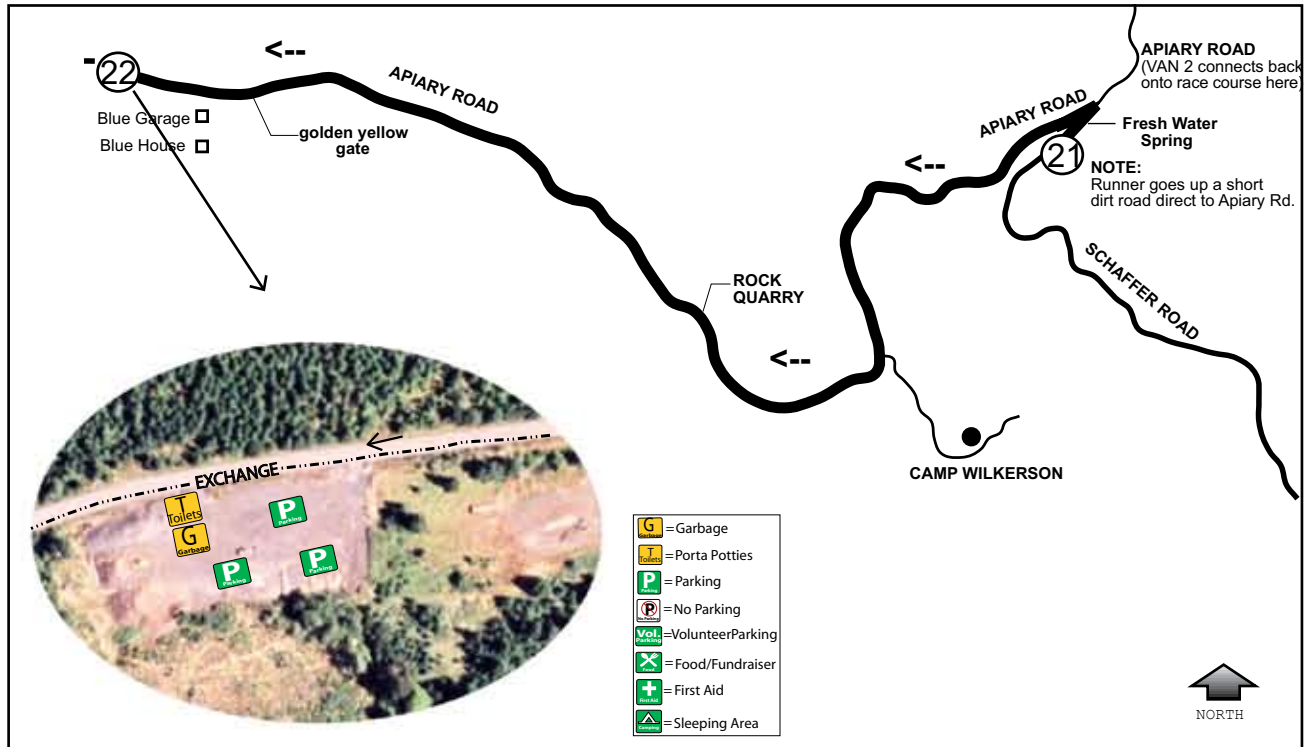

# LEG 22

6.81 Mi.-Hard

### LEG DESCRIPTION:

Gradual up and downhills on paved but narrow back country roads.

### LEG NOTES:

Van parking in the large field on the left side of the road.

Participant must be aware of potentially fast moving non-race traffic on this leg.

### LEG LEGEND:

- 0.00 Exchange #21 on Schaffer Road
- ← 0.11 Schaffer Spur Road / Apiary Road
- ↑ 1.70 Wilkerson County Park
- ↑ 3.80 Rock quarry on right
- ↑ 4.60 Golden-yellow gate on left
- ↑ 6.69 Small blue house and garage on left
- 6.81 Exchange #22 on Apiary Rd