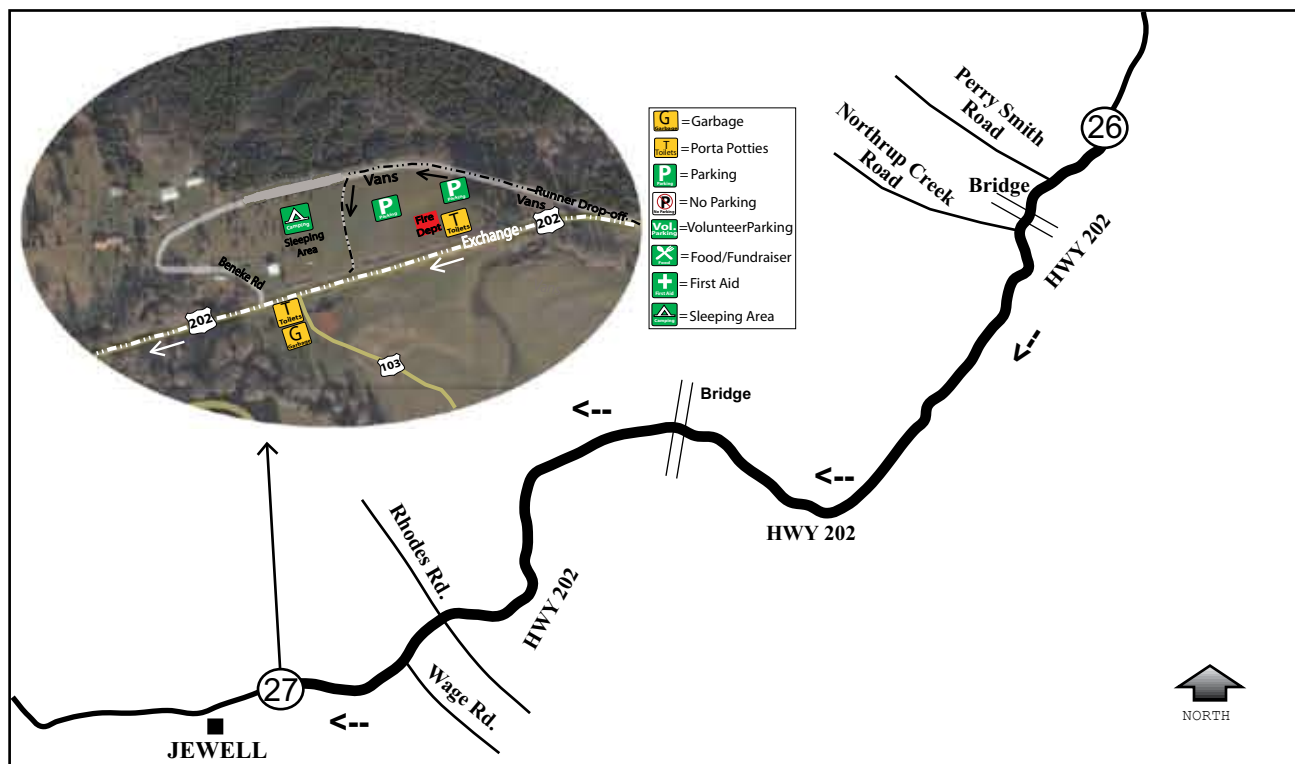

LEG 27

5.79 Mi.-Moderate

LEG DESCRIPTION:

Rolling hills on paved rural country road.

EXCH. ADDRESS:

near 78805 Hwy 202
Jewell, OR 97138

LEG NOTES:

Van parking to the right of Exchange. Entrance for van parking is before the exchange, as directed by volunteers. Drop Box provided for garbage here.

No provisions on this leg.

LEG LEGEND:

- 0.00 Exchange #26 @ HWY 202
- ↑ 0.07 HWY 202 / Strum Creek Ranch
- ↑ 0.15 HWY 202 / Northrup Creek Road
- ↑ 3.10 Nehalem River bridge
- ↑ 4.81 HWY 202 / Rhodes Road
- ↑ 5.16 HWY 202 / Wage Road
- 5.79 JewellExchange#27@HWY202