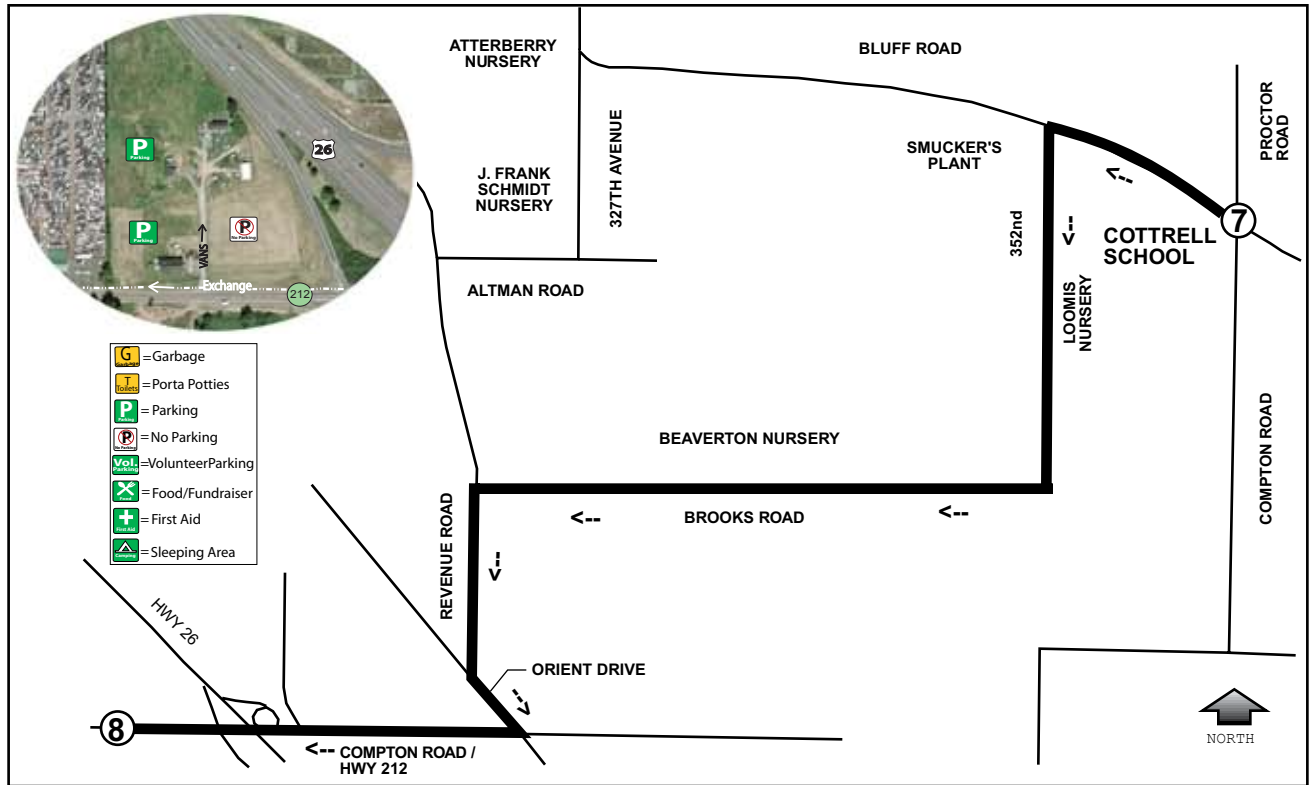

LEG 8

4.55 Mi.~Easy

LEG DESCRIPTION:

Downhill and rolling terrain along country roads and limited paved shoulder.

Beware of sharp turns at Bluff Rd/ 352nd, Orient Drive/Compton Road, and crossing overpass of HWY 26 directly before Exchange.

LEG NOTES:

Van parking on right, at Rikz Farms lot on HWY 212/Compton Road just past HWY 26 overpass. Proceed as directed by exchange volunteers, and beware runners on right.

EXCH ADDRESS:

30691 SE Hwy 212
Boring, OR 97009

LEG LEGEND:

- 0.00 Cottrell School Exchg #7 @ Bluff / Proctor / 362nd Ave
- ← 0.54 Bluff Road / 352nd Ave
- ↑ 1.20 352nd Ave / Calico Rd.
- 1.70 352nd Ave / Brooks Rd.
- ← 3.20 Brooks Rd. / Revenue Rd.
- ← 3.57 Revenue Rd. / Orient Dr.
- 3.72 Orient Dr. / Compton Rd.
- ↑ 4.25 Compton Rd / 312th Ave
- 4.55 HWY 212/Compton Rd./ Exch. #8